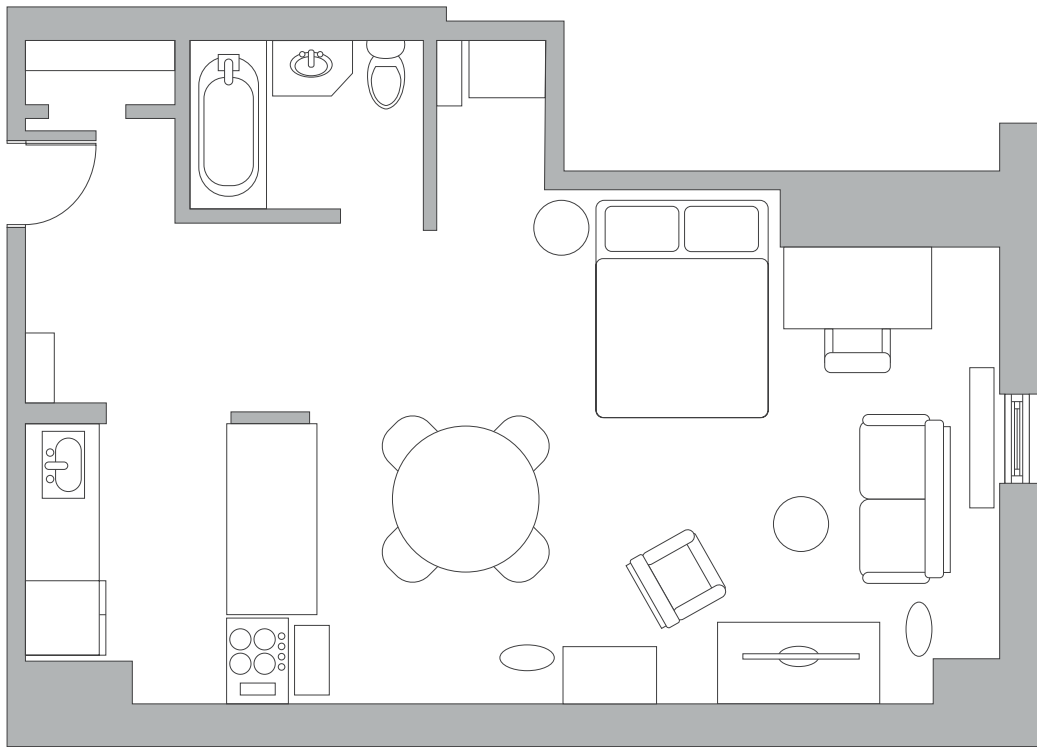

THE PHILLIPS CLUB
AT LINCOLN SQUARE

SUPERIOR SUITE

SPECIAL FEATURES

- 625 sq. ft. (58m²)
- Complimentary Wi-Fi
- King or Queen Bed
- Living Room
- Dining Area
- Fully Equipped Kitchen
- 50" LED HD Television
- Complimentary Washer/Dryer