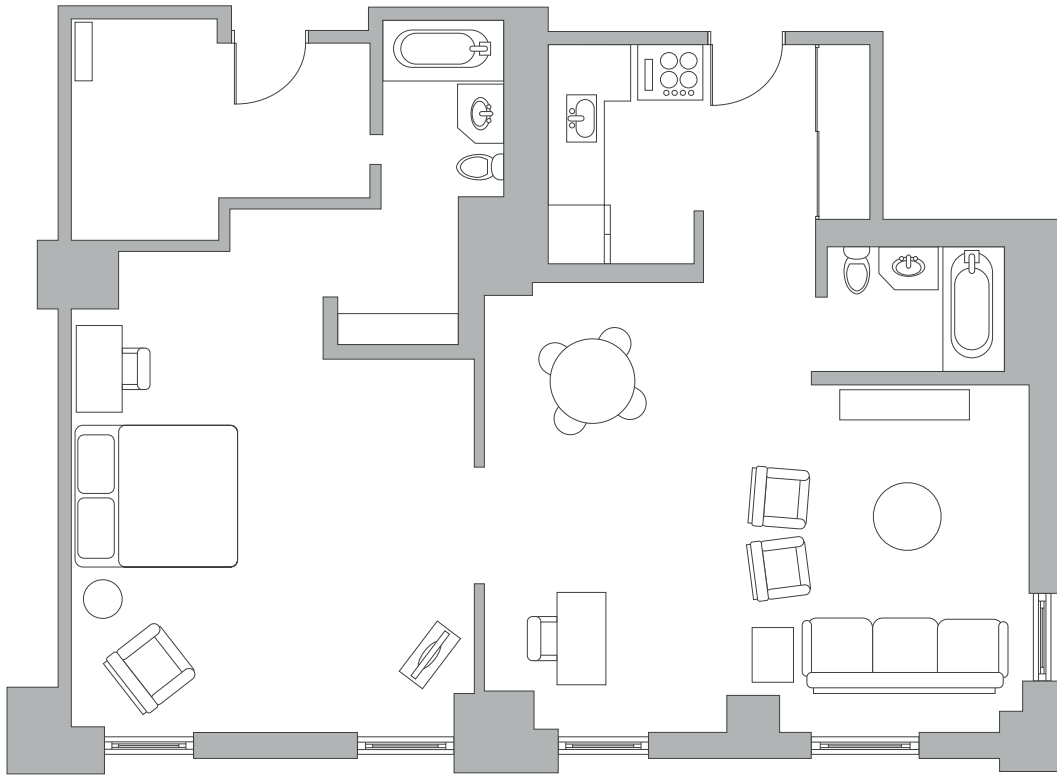

THE PHILLIPS CLUB
AT LINCOLN SQUARE

EXECUTIVE ONE-BEDROOM

SPECIAL FEATURES

- 1,050 sq. ft. (98m²)
- Complimentary Wi-Fi
- King Bed
- Living Room
- Dining Area
- Two Full Bathrooms
- Luxurious Corner Views
- Fully Equipped Kitchen
- 50" LED HD Television
- Queen Sized Sofa-Bed
- Complimentary Washer/Dryer