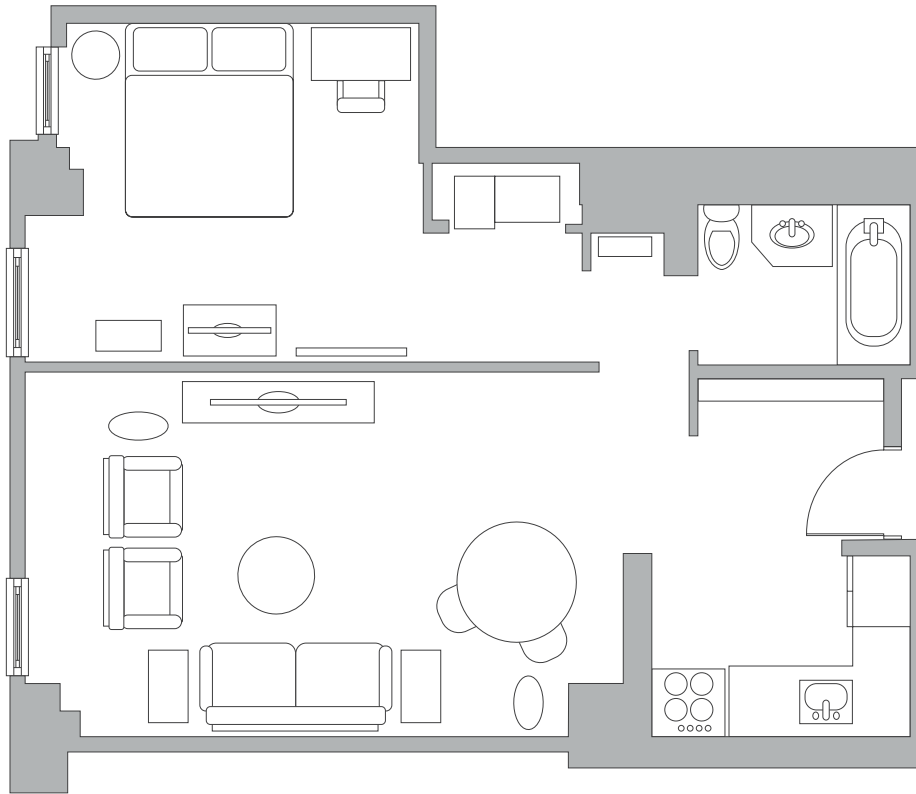

THE PHILLIPS CLUB
AT LINCOLN SQUARE

CLUB ONE-BEDROOM

SPECIAL FEATURES

- 750 sq. ft. (70m²)
- Complimentary Wi-Fi
- King Bed
- Living Room
- Dining Area
- Fully Equipped Kitchen
- 50" LED HD Television
- Queen Sized Sofa-Bed
- Complimentary Washer/Dryer