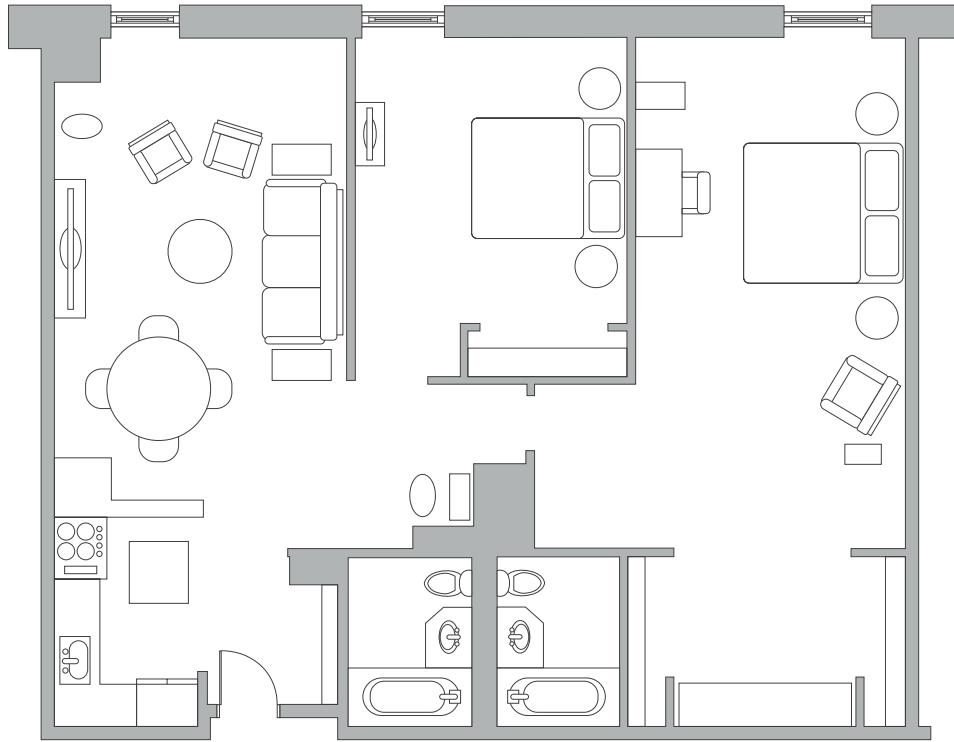

THE PHILLIPS CLUB
AT LINCOLN SQUARE

TWO-BEDROOM

SPECIAL FEATURES

- 1,250 sq. ft. (116m²)
- Complimentary Wi-Fi
- Master Bedroom: King Bed
- Second Bedroom: Two Twin Beds
- Living Room
- Dining Area
- Two or Three Full Bathrooms
- Fully Equipped Kitchen
- 50" LED HD Television
- Queen Sized Sofa-Bed
- Complimentary Washer/Dryer