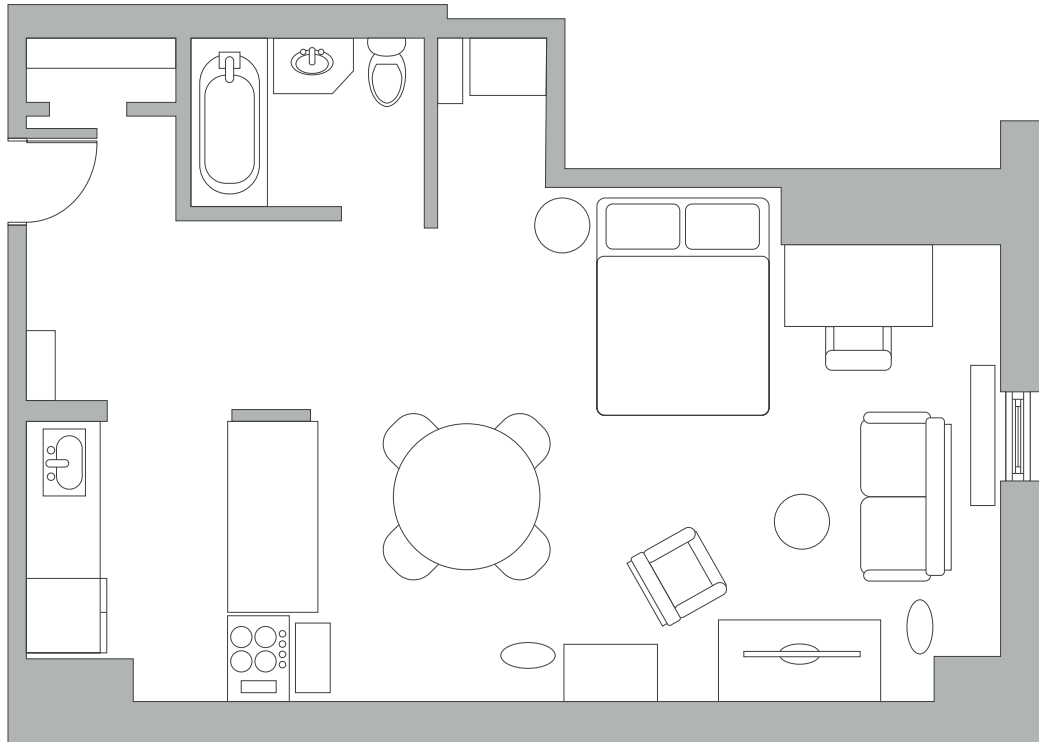

THE PHILLIPS CLUB
AT LINCOLN SQUARE

STUDIO

SPECIAL FEATURES

- 625 sq. ft. (58m²)
- Complimentary Wi-Fi
- King or Queen Bed
- Living Room
- Dining Area
- Fully Equipped Kitchen
- 50" LED HD Television
- Complimentary Washer/Dryer